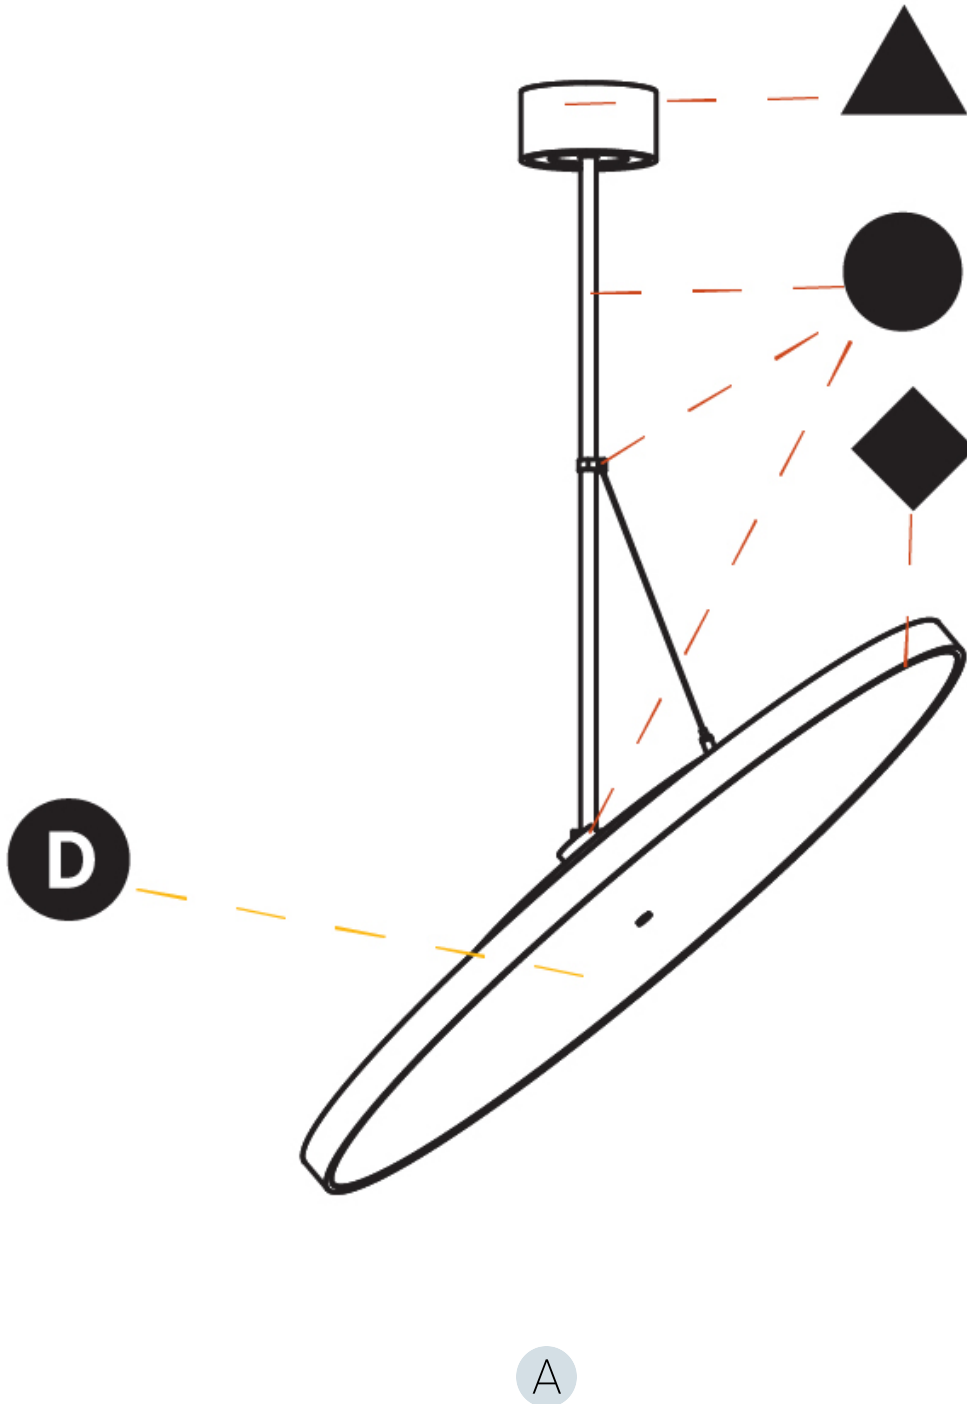

Adjustability: Rotational 170°; Tilt 90°
--

RATINGS AND CERTIFICATIONS

Certified By: Certified for North American Standards
IP rating: IP20

SIGN DIVA FLEX SUSPENSION

A30858-

PROJECT	_____
TYPE	_____
SPECIFIER	_____
QUANTITY	_____
DATE	_____