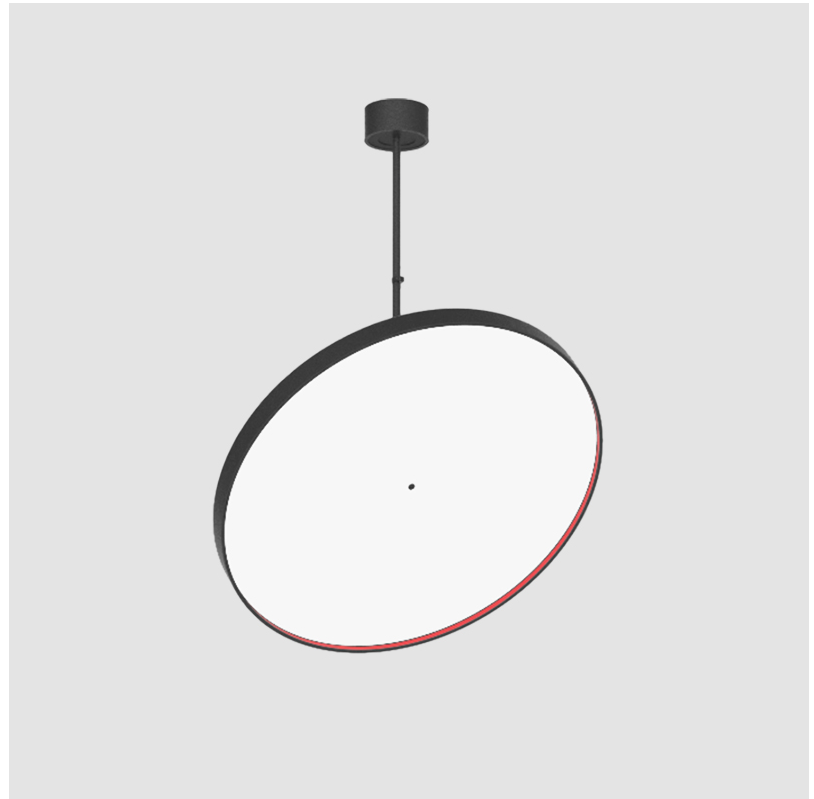

GENERAL

Series: Sign Diva Flex
Subseries: Sign Diva Flex Korona
Brand: Prolicht
Division: Architectural
Mounting Type: Suspension
Mounting Location: Ceiling
Subcategory: Pendant

PHYSICAL

Diameter (mm): 850
Diameter (in): 33 7/16
Height (mm): 870
Height (in): 34 1/4
Light Distribution: Adjustable / Direct
Weight (kg): 9
Weight (lbs): 19.8
Diffuser: PMMA - Opal / Micro-Prism / Sparkling Secret / Vintage Industrial
Fixture Finish: SSR / BKV / CWI / CRY / HAB / UFT / ITA / RUA / FTG / MYG / LOD / PUS / FRO / FUP / KIA / POP / BLS / SPG / MEY / GOH / GUM / CHC / COM / ABZ / JAG / OBR / MOS / ROR
Fixture Material: Extruded Aluminum / Steel

ELECTRICAL

Lamp Type: LED (Zhaga Standard)
Input Wattage (W): 96.8
Total Output Wattage (W): 76.8
Dimming: Tri-Mode (Non-Dimming and Phase Dimming (120Vac only) and 0-10V Dimming)
Driver Included: Yes
Driver Location: Integrated
Driver Type: Constant Current - Universal
Driver Class: Class 2
Input Voltage (V): 120 - 277
Constant Current (MA): 600

LED

Color Temperature (°K): 2700 / 3000 / 3500 / 4000
Max. Delivered Lumen (lm): 9094 / 9806 / 11385 / 13736
Nominal Lumen (lm): 10753 / 11596 / 13461 / 13736
CRI: >90 CRI
Lamp Life (hrs): 50000

OPTICAL

Adjustability: Rotational 170°; Tilt 90°

RATINGS AND CERTIFICATIONS

Certified By: Certified for North American Standards
IP rating: IP20