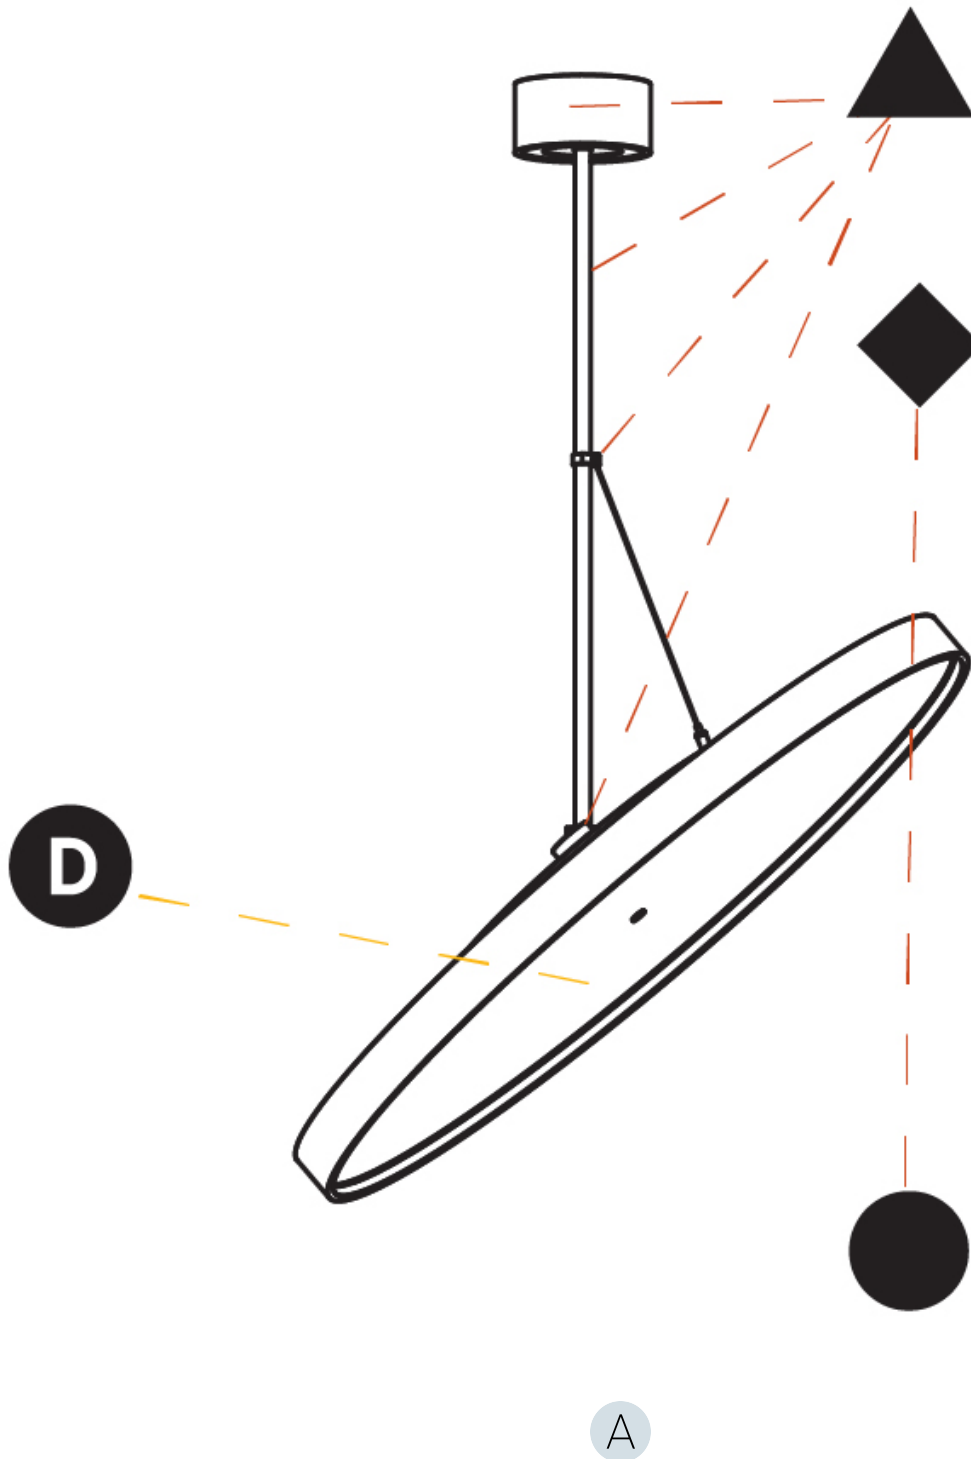

SIGN DIVA FLEX KORONA SUSPENSION

A30867-

PROJECT _____

TYPE _____

SPECIFIER _____

QUANTITY _____

DATE _____