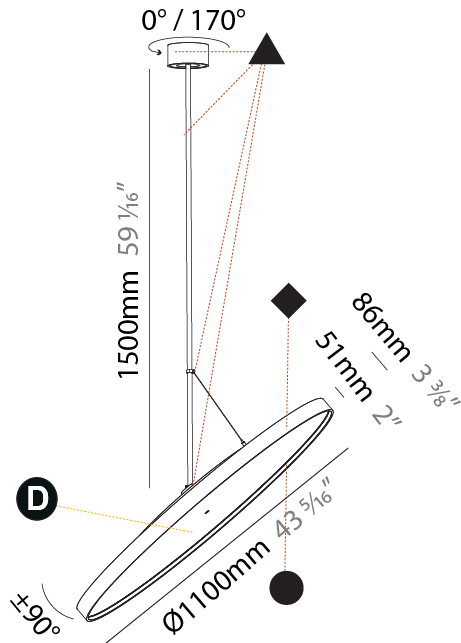

GENERAL

Series: Sign Diva Flex
Subseries: Sign Diva Flex Korona
Brand: Prolicht
Division: Architectural
Mounting Type: Suspension
Mounting Location: Ceiling
Subcategory: Pendant

PHYSICAL

Shape: Round
Diameter (mm): 1100
Diameter (in): 43 5/16
Height (mm): 1620
Height (in): 63 3/4
Light Distribution: Adjustable / Direct
Weight (kg): 15.5
Weight (lbs): 34.1
Diffuser: PMMA - Opal / Micro-Prism / Sparkling Secret / Vintage Industrial
Fixture Finish: SSR / BKV / CWI / CRY / HAB / UFT / ITA / RUA / FTG / MYG / LOD / PUS / FRO / FUP / KIA / POP / BLS / SPG / MEY / GOH / GUM / CHC / COM / ABZ / JAG / OBR / MOS / ROR
Fixture Material: Extruded Aluminum / Steel

ELECTRICAL

Lamp Type: LED (Zhaga Standard)
Input Wattage (W): 145
Total Output Wattage (W): 135
Dimming: Tri-Mode (Non-Dimming and Phase Dimming (120Vac only) and 0-10V Dimming)
Driver Included: Yes
Driver Location: Integrated
Driver Type: Constant Current - Universal
Driver Class: Class 2
Input Voltage (V): 120 - 277
Constant Current (MA): 600

LED

Color Temperature (°K): 2700 / 3000 / 3500 / 4000
Max. Delivered Lumen (lm): 16002 / 17172 / 19937 / 20344
Nominal Lumen (lm): 18992 / 20305 / 23575 / 24056
CRI: >90 CRI
Lamp Life (hrs): 50000

OPTICAL

Adjustability: Rotational 170°; Tilt 90°

RATINGS AND CERTIFICATIONS

Certified By: Certified for North American Standards
IP rating: IP20