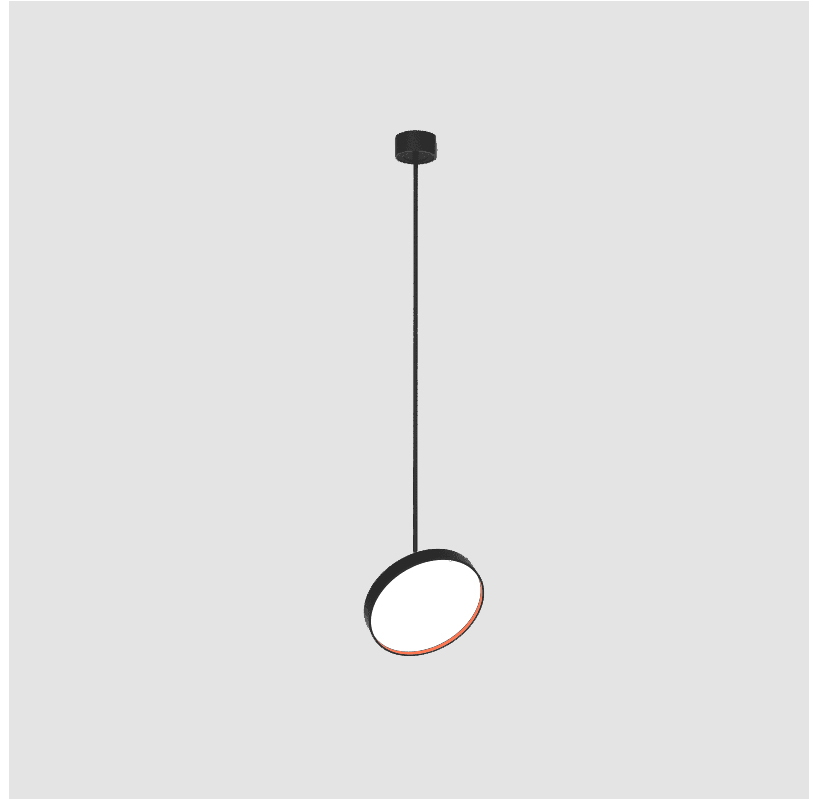

GENERAL

Series: Sign Diva Flex
Subseries: Sign Diva Flex Korona
Brand: Prolicht
Division: Architectural
Mounting Type: Suspension
Mounting Location: Ceiling
Subcategory: Pendant

PHYSICAL

Shape: Round
Diameter (mm): 400
Diameter (in): 15 3/4
Height (mm): 1620
Height (in): 63 3/4
Light Distribution: Adjustable / Direct
Weight (kg): 2.007
Weight (lbs): 4.42
Diffuser: PMMA - Opal / Micro-Prism / Sparkling Secret / Vintage Industrial
Fixture Finish: SSR / BKV / CWI / CRY / HAB / UFT / ITA / RUA / FTG / MYG / LOD / PUS / FRO / FUP / KIA / POP / BLS / SPG / MEY / GOH / GUM / CHC / COM / ABZ / JAG / OBR / MOS / ROR
Fixture Material: Extruded Aluminum / Steel

ELECTRICAL

Lamp Type: LED (Zhaga Standard)
Input Wattage (W): 17
Total Output Wattage (W): 15.33
Dimming: Tri-Mode (Non-Dimming and Phase Dimming (120Vac only) and 0-10V Dimming)
Driver Included: Yes
Driver Location: Integrated
Driver Type: Constant Current - Universal
Driver Class: Class 2
Input Voltage (V): 120 - 277
Constant Current (MA): 500

LED

Color Temperature (°K): 3000 / 3500 / 4000
Max. Delivered Lumen (lm): 2260 / 2293 / 2340
CRI: >90 CRI
Lamp Life (hrs): 50000

OPTICAL

Adjustability: Rotational 170°; Tilt 90°

RATINGS AND CERTIFICATIONS

Certified By: Certified for North American Standards
IP rating: IP20