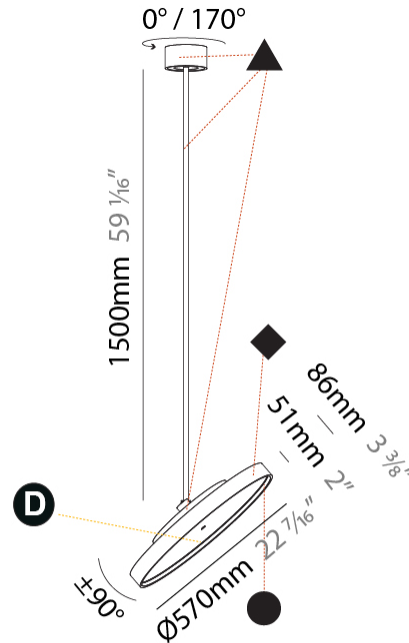

GENERAL

Series: Sign Diva Flex
Subseries: Sign Diva Flex Korona
Brand: Prolicht
Division: Architectural
Mounting Type: Suspension
Mounting Location: Ceiling
Subcategory: Pendant

PHYSICAL

Shape: Round
Diameter (mm): 570
Diameter (in): 22 7/16
Height (mm): 1620
Height (in): 63 3/4
Light Distribution: Adjustable / Direct
Weight (kg): 5
Weight (lbs): 11
Diffuser: PMMA - Opal / Micro-Prism / Sparkling Secret / Vintage Industrial
Fixture Finish: SSR / BKV / CWI / CRY / HAB / UFT / ITA / RUA / FTG / MYG / LOD / PUS / FRO / FUP / KIA / POP / BLS / SPG / MEY / GOH / GUM / CHC / COM / ABZ / JAG / OBR / MOS / ROR
Fixture Material: Extruded Aluminum / Steel

ELECTRICAL

Lamp Type: LED (Zhaga Standard)
Input Wattage (W): 58.3
Total Output Wattage (W): 46.9
Dimming: Tri-Mode (Non-Dimming and Phase Dimming (120Vac only) and 0-10V Dimming)
Driver Included: Yes
Driver Location: Integrated
Driver Type: Constant Current - Universal
Driver Class: Class 2
Input Voltage (V): 120 - 277
Constant Current (MA): 350

LED

Color Temperature (°K): 2700 / 3000 / 3500 / 4000
Max. Delivered Lumen (lm): 4978 / 5337 / 5384 / 5494
Nominal Lumen (lm): 6199 / 6646 / 6705 / 6842
CRI: >90 CRI
Lamp Life (hrs): 50000

OPTICAL

Adjustability: Rotational 170°; Tilt 90°

RATINGS AND CERTIFICATIONS

Certified By: Certified for North American Standards
IP rating: IP20