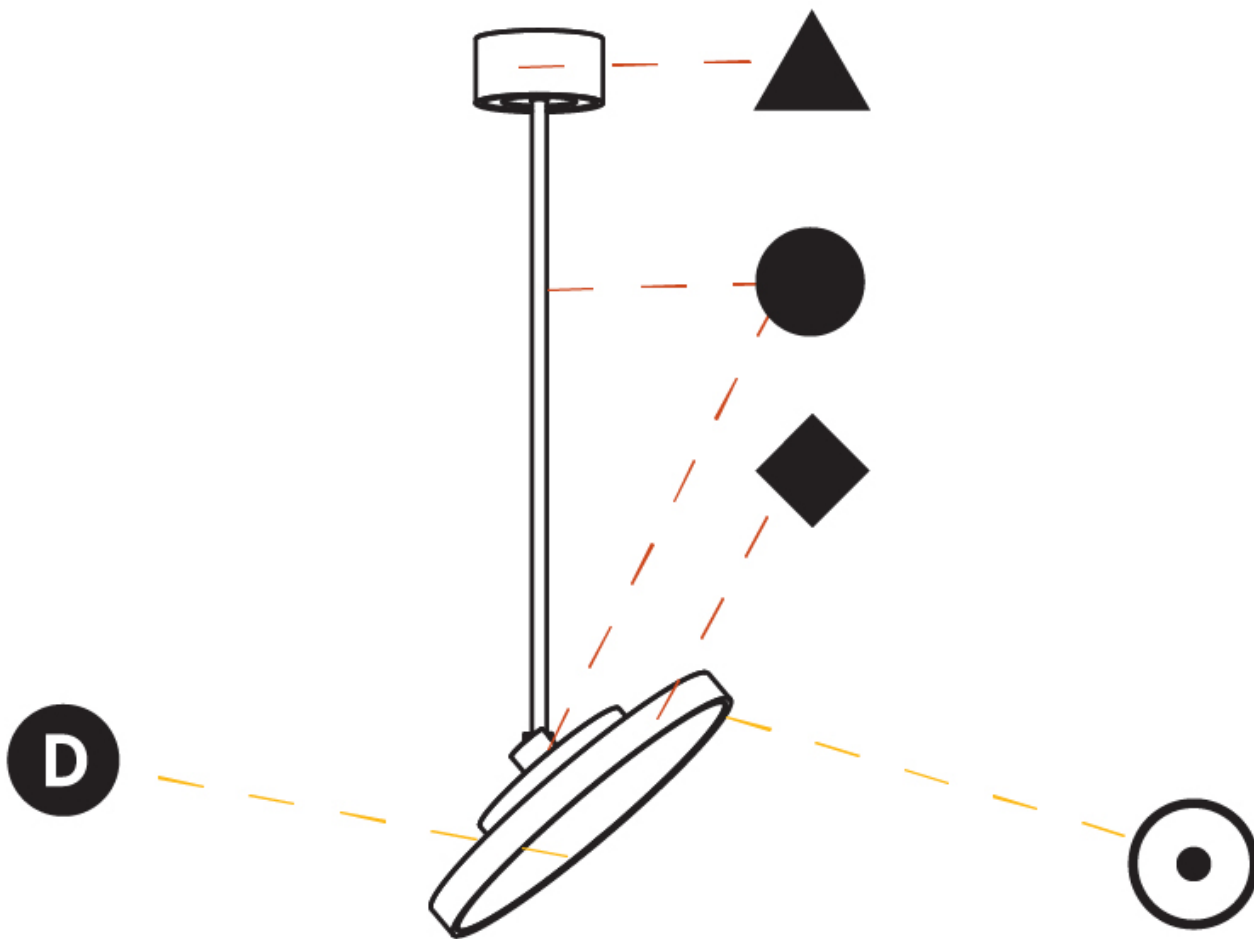

SIGN DIVA FLEX SUSPENSION

A30854-

PROJECT
TYPE
SPECIFIER
QUANTITY
DATE