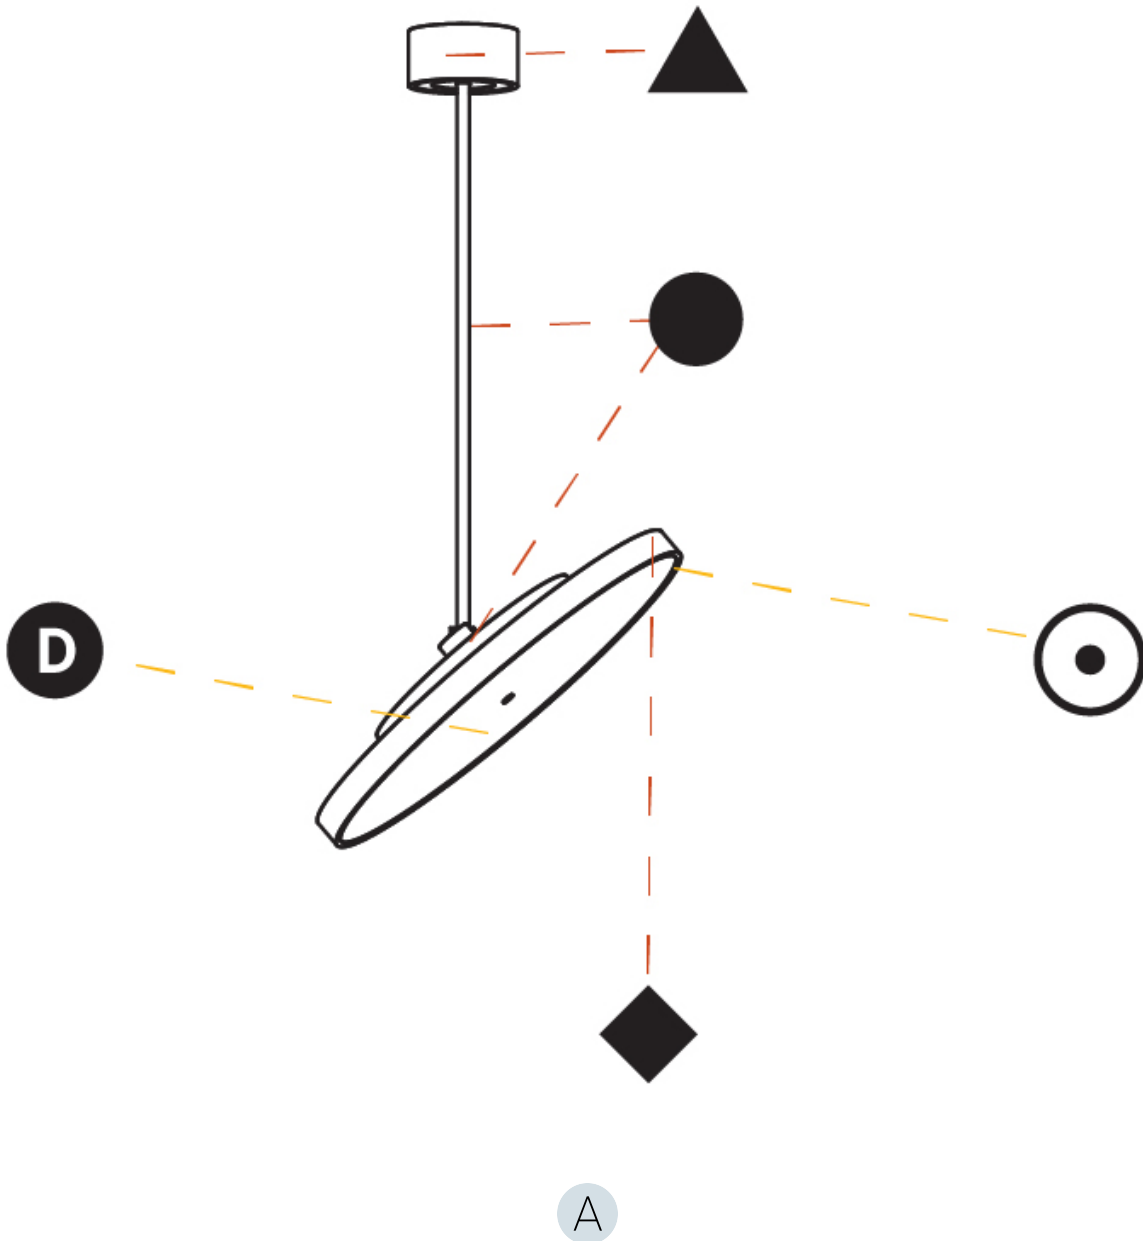

SIGN DIVA FLEX SUSPENSION

A30855-

PROJECT
TYPE
SPECIFIER
QUANTITY
DATE